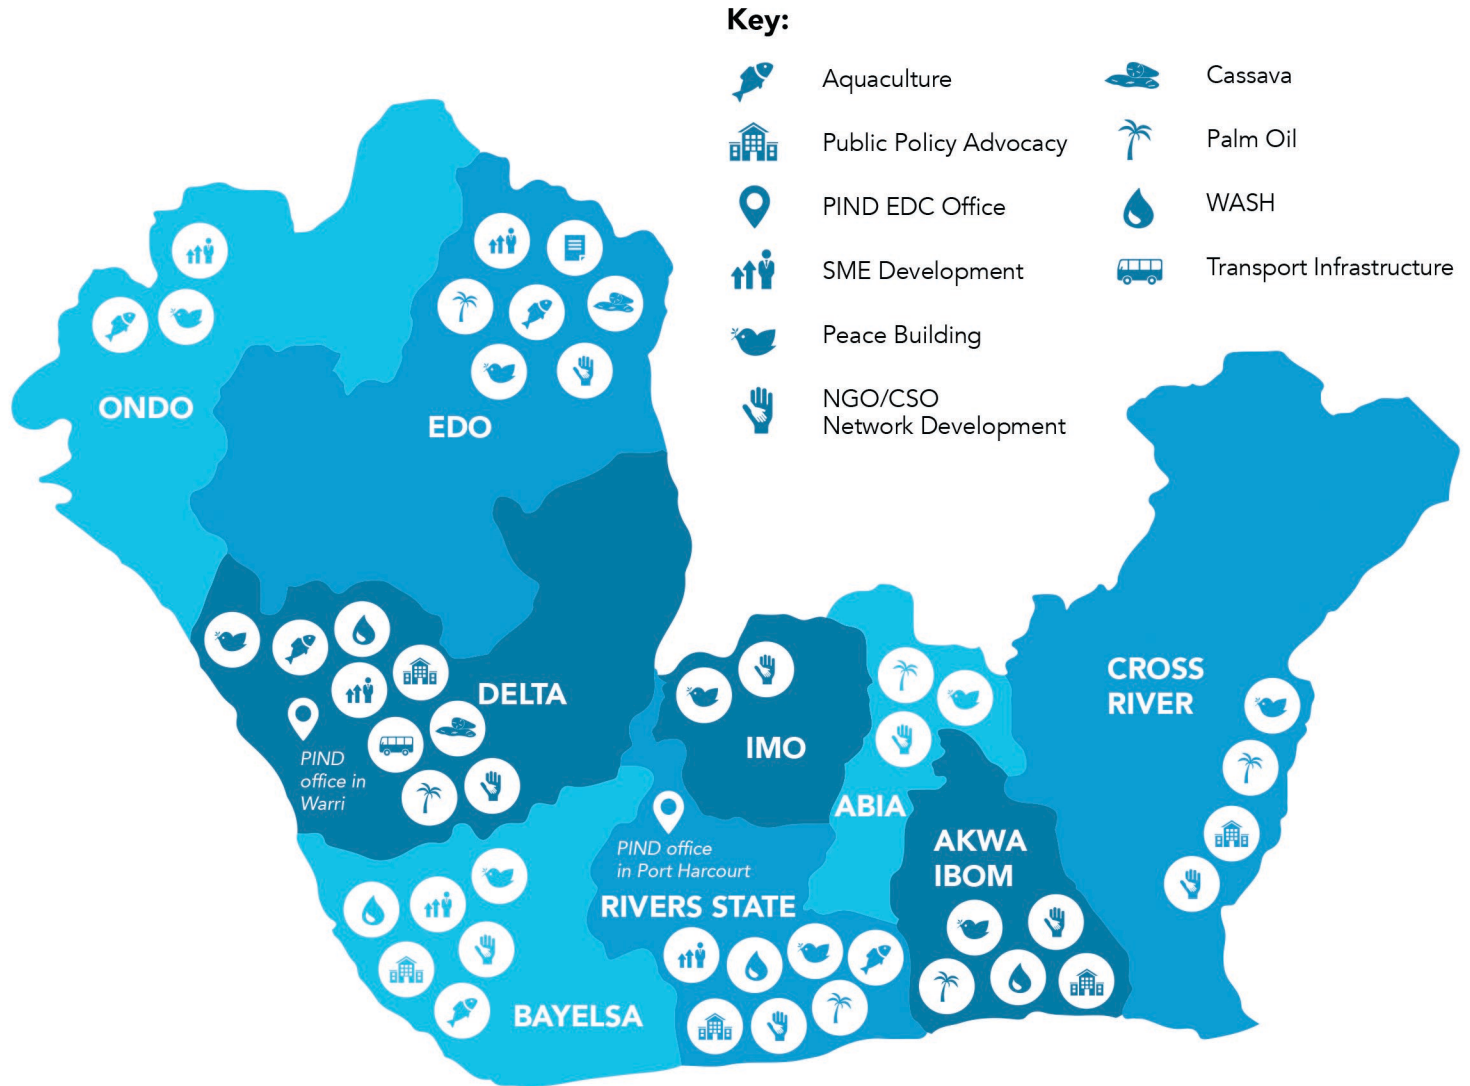

# MAP OF PIND'S CORE ACTIVITY

SOURCE: Pioneering New Operating Models and Measurement Techniques for Private Sector-led Development, IGD, 2016